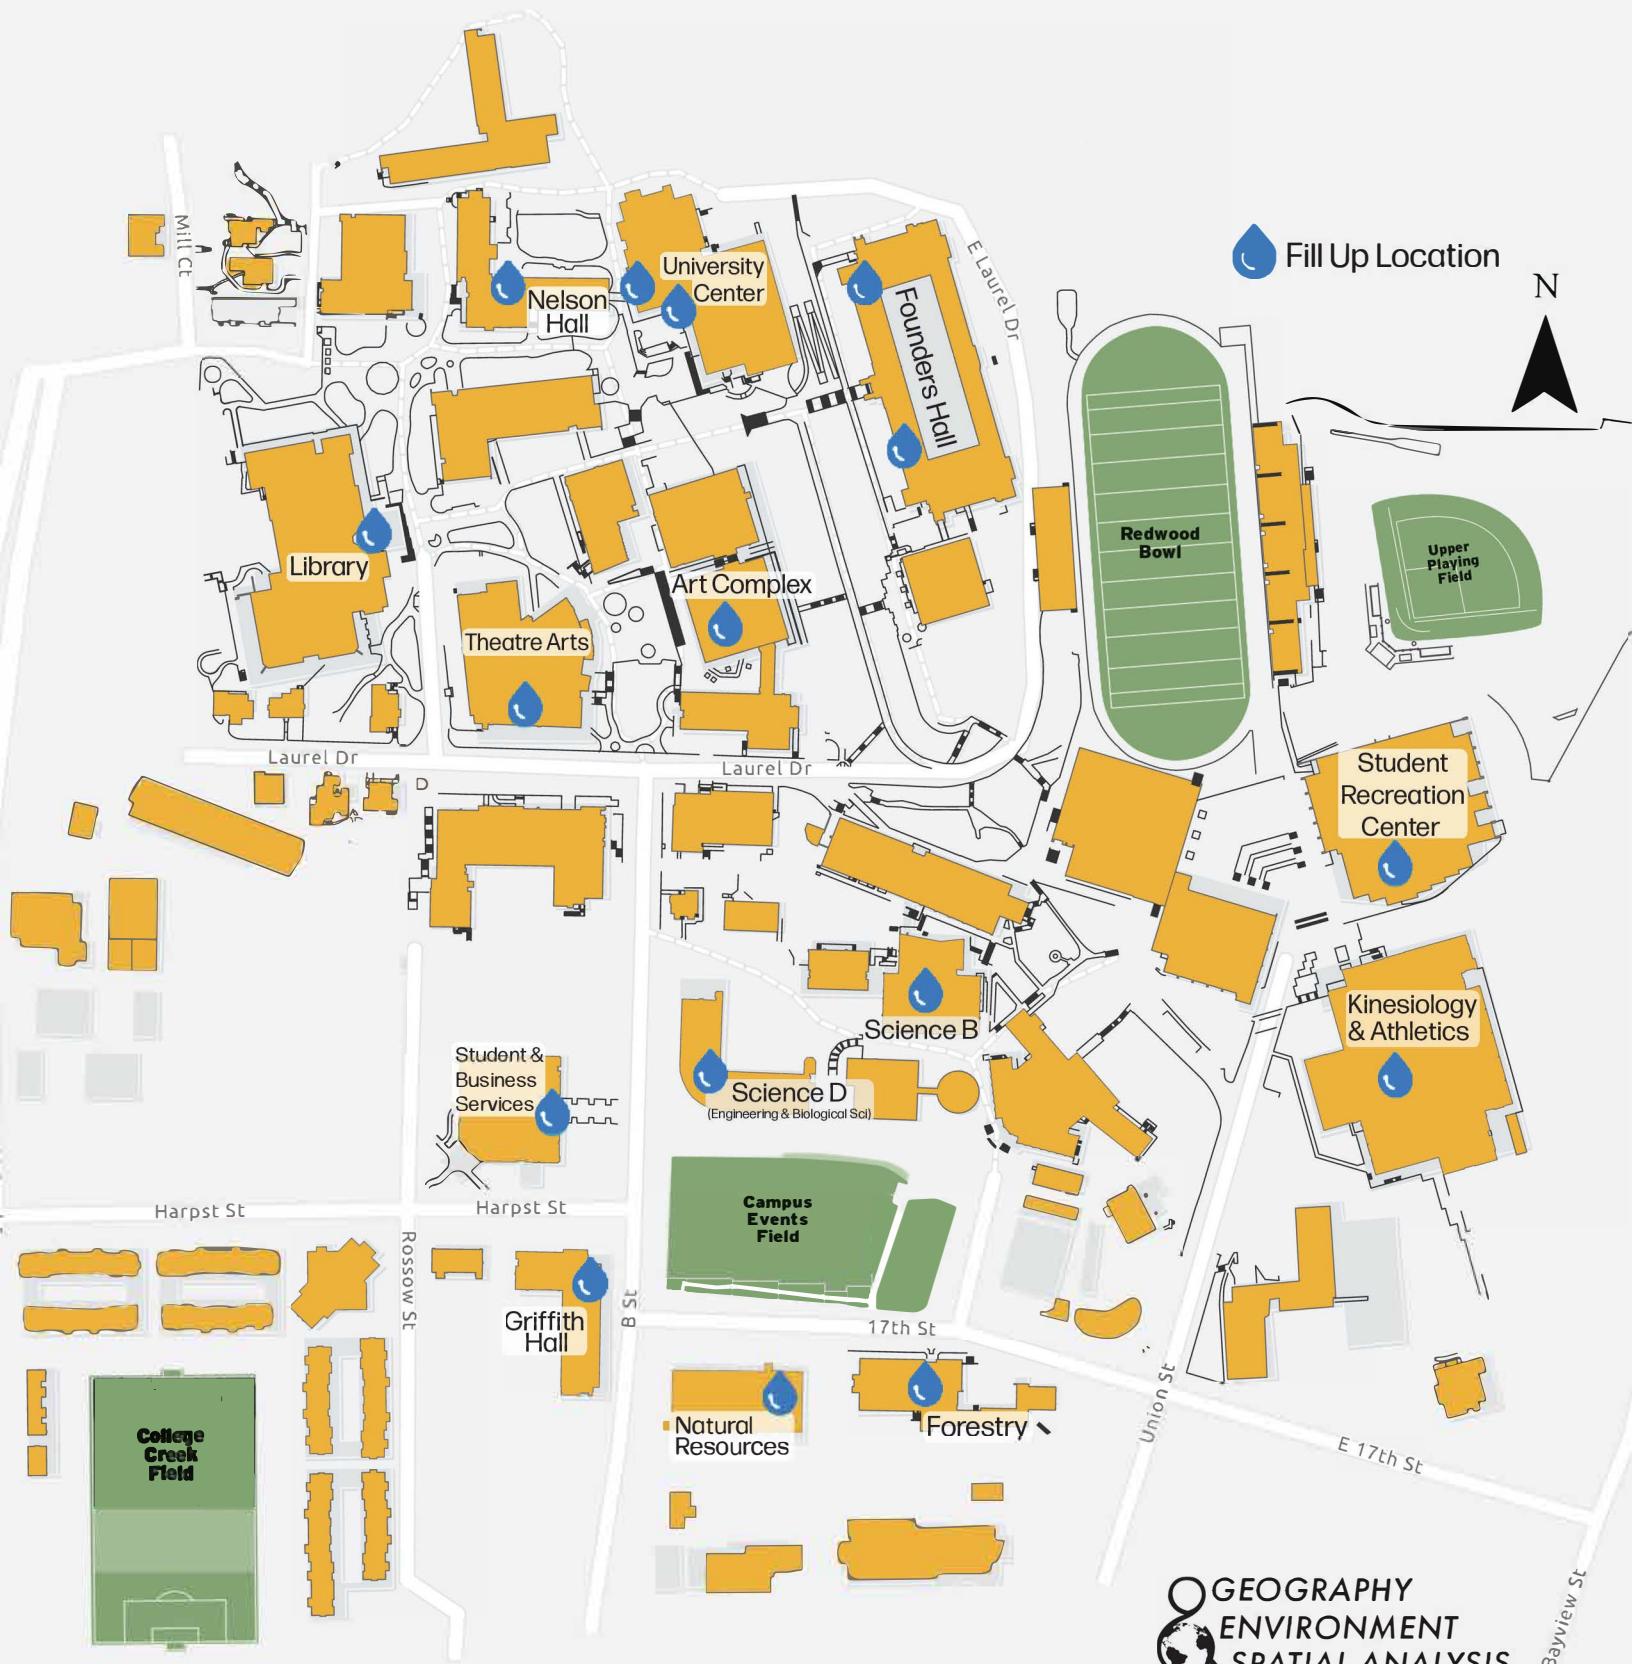

TAKE BACK THE TAP

CAL POLY HUMBOLDT

Clean drinking water.
Throughout **OUR** campus.

GEOGRAPHY
ENVIRONMENT
SPATIAL ANALYSIS